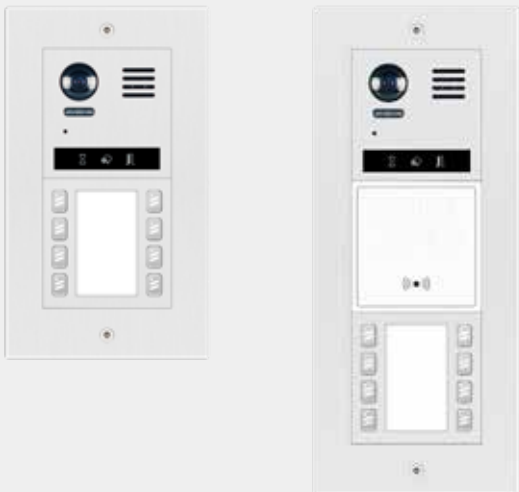

821-M8

Call module with 8 physical push buttons.

The stainless steel is colored by **electro-coating process**, which features hardness and strong adhesion.

This document is a **pre-notice of product specifications**, may differ from the final product and reserves the right to change.

Description

Call module with 8 physical push buttons.

Features

- Fingerprint-proof SS front panel.
- Mechanical SS push button.
- Name plate with backlit.
- 1~8 button module for choose.

Dimension

Example

Terminal Description

DIP: M8 Module address setting.

IN: Connect to main or last module.

OUT: Connect to next module.

Packing Information

Single Package

Carton Package

Size: 110(H) x 110(W) x 55(D)mm

Gross Weight: 0.33Kg