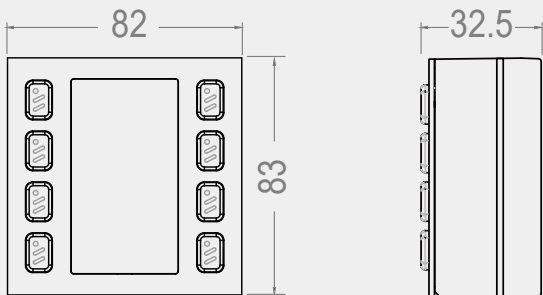

821-M8

Call module with 8 physical push buttons.

The stainless steel is colored by **electro-coating process**, which features hardness and strong adhesion.

This document is a **pre-notice of product specifications**, may differ from the final product and reserves the right to change.

Description

Call module with 8 physical push buttons.

Features

- Fingerprint-proof SS front panel.
- Mechanical SS push button.
- Name plate with backlit.
- 1~8 button module for choose.

Dimension

Example

Terminal Description

DIP: M8 Module address setting.

IN: Connect to main or last module.

OUT: Connect to next module.

Packing Information

Single Package

Carton Package

Size: 110(H) x 110(W) x 55(D)mm

Gross Weight: 0.33Kg

Size: 258(H) x 530(W) x 340(D)mm

Quantity: 54PCS