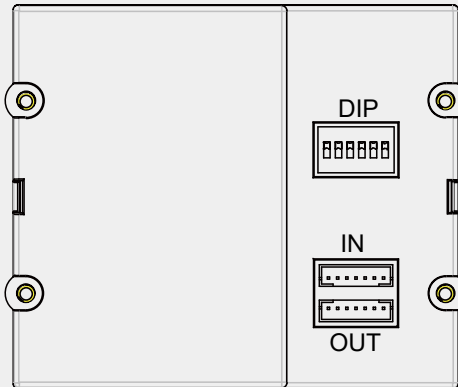

821-M8

Call module with 8 physical push buttons.

The stainless steel is colored by **electro-coating process**, which features hardness and strong adhesion.

This document is a **pre-notice of product specifications**, may differ from the final product and reserves the right to change.

Description

Call module with 8 physical push buttons.

Features

- Fingerprint-proof SS front panel.
- Mechanical SS push button.
- Name plate with backlit.
- 1~8 button module for choose.

Dimension

Example

Terminal Description

DIP: M8 Module address setting.

IN: Connect to main or last module.

OUT: Connect to next module.

Packing Information

Single Package

Carton Package

Size: 110(H) x 110(W) x 55(D)mm

Gross Weight: 0.33Kg