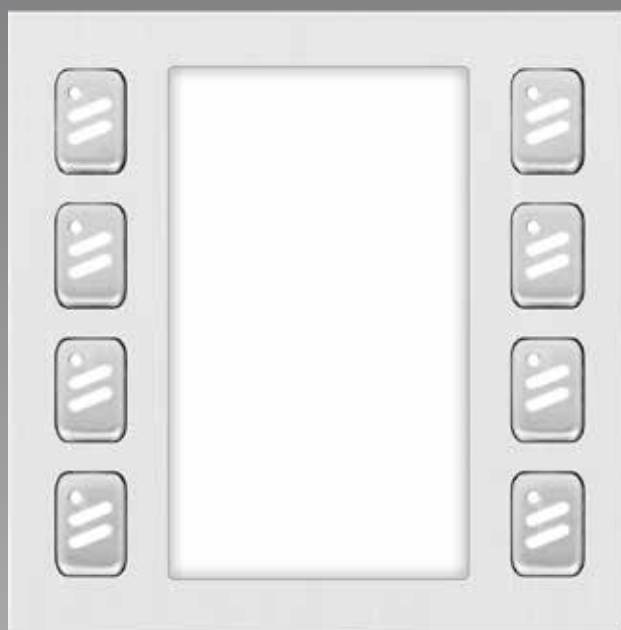

821-M8

Call module with 8 physical push buttons.

The stainless steel is colored by **electro-coating process**, which features hardness and strong adhesion.

This document is a **pre-notice of product specifications**, may differ from the final product and reserves the right to change.

Description

Call module with 8 physical push buttons.

Features

- Fingerprint-proof SS front panel.
- Mechanical SS push button.
- Name plate with backlit.
- 1~8 button module for choose.

Dimension

Example

Terminal Description

DIP: M8 Module address setting.

IN: Connect to main or last module.

OUT: Connect to next module.

Packing Information

Single Package

Carton Package

Size: 110(H) x 110(W) x 55(D)mm

Gross Weight: 0.33Kg