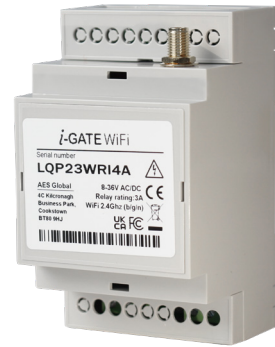

i-GATE WiFi

An innovative IP Switch for gates, barriers and doors!

Elevate your connectivity with our user-friendly IP solution. Choose between Din Rail or iGate Enclosure mounting for adaptability. Connecting seamlessly to 2.4GHz WiFi networks, this compact device ensures clutter-free spaces with a range of up to 50+ meters (depending on router location & obstructions). Simplify your setup and enhance performance with our compact and versatile WiFi Connectivity Solution.

DETAILS	
Weather Rating Din Rail	IP20
Weather Rating Outdoor enclosure	IP67
Relay Type	N/O, N/C & COM
Switching Socket (Relay)	3A
Relay pulse time	0.3 sec - 4 sec
Working frequency	WiFi (b/g/n) 2.4Ghz
Network topology	Wireless Communication
Charging block	8-36V AC/DC

Available as an outdoor install via i-Gate enclosure or Din Rail installed into the gate motor.

Control at your fingertips through our app, ensuring seamless and convenient operation.

Features:

- Add multiple devices to one app.
- Activate relay via app.
- Share devices with other users.
- Change device icon/animation to suit customers use.
- Adjust relay activation time.

Plus, more features coming soon.

*App visuals may vary.

IGATE-WIFI

One relay WiFi gate & garage door opener for enclosure install.

IGATE-WIFI-ENC

One relay WiFi gate & garage door opener in IP rated enclosure for outside install.