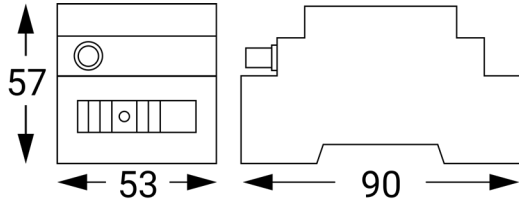

IGATE-WIFI

One relay WiFi gate & garage door opener for enclosure install.