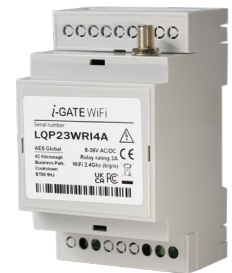

i-GATE WiFi

An innovative IP Switch for gates, barriers and doors!

Elevate your connectivity with our user-friendly IP solution. Choose between Din Rail or iGate Enclosure mounting for adaptability. Connecting seamlessly to 2.4GHz WiFi networks, this compact device ensures clutter-free spaces with a range of up to 50+ meters (depending on router location & obstructions). Simplify your setup and enhance performance with our compact and versatile WiFi Connectivity Solution.

DETAILS	
Weather Rating Din Rail	IP20
Weather Rating Outdoor enclosure	IP67
Relay Type	N/O, N/C & COM
Switching Socket (Relay)	3A
Relay pulse time	0.3 sec - 4 sec
Working frequency	WiFi (b/g/n) 2.4Ghz
Network topology	Wireless Communication
Charging block	8-36V AC/DC

Available as an outdoor install via i-Gate enclosure or Din Rail installed into the gate motor.

Control at your fingertips through our app, ensuring seamless and convenient operation.

Features:

- Add multiple devices to one app.
- Activate relay via app.
- Share devices with other users.
- Change device icon/animation to suit customers use.
- Adjust relay activation time.